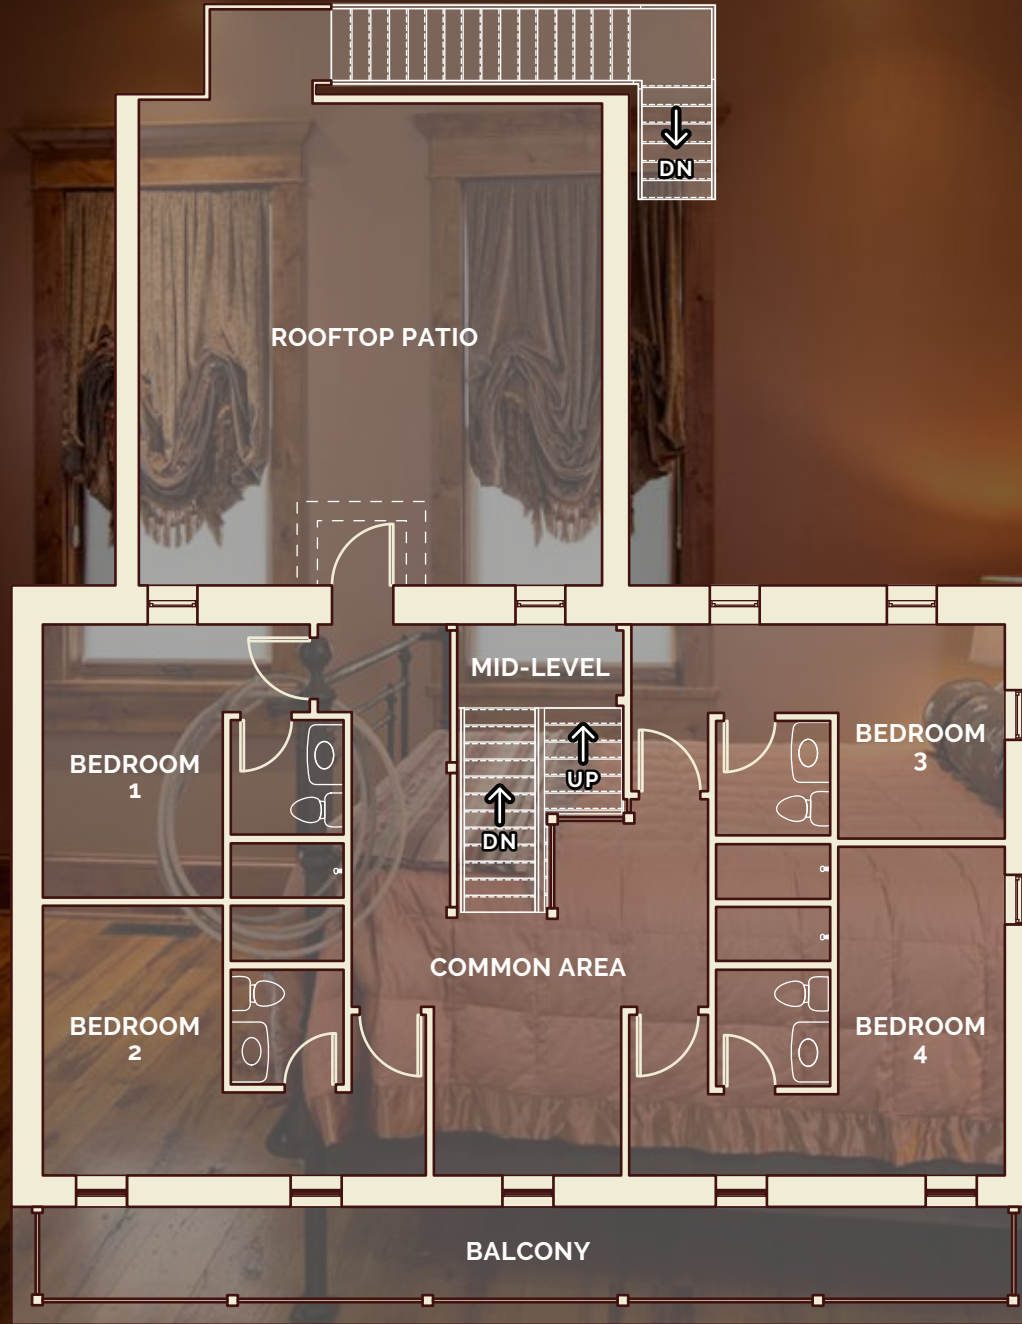

LEVEL 2

THE  
**KLEEMANN**  
HOUSE

±1,761 SF

9128 STRADA PLACE  
NAPLES, FLORIDA, 34108

NORTH